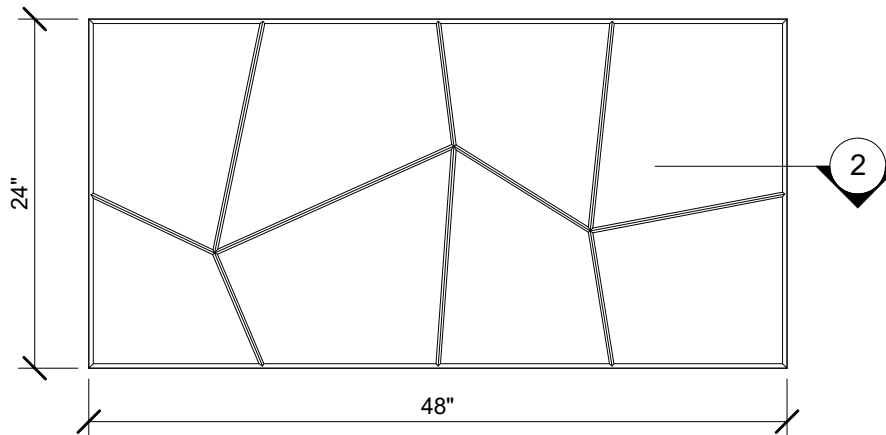

1 SIDE VIEW  
1" = 1'-0"

2 EDGE DETAIL  
3" = 1'-0"

3 PLAN VIEW  
1" = 1'-0"

4 END VIEW  
1" = 1'-0"

123 Columbia Court N. Chaska, MN 55318  
www.acousticalsurfaces.com  
1-800-854-2948

PRODUCT LINE: 1 3/8" Enviroacoustic Design Panels - 2ft x 4ft - Beveled Edge - Skew