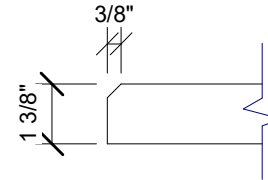

1 SIDE VIEW  
1" = 1'-0"

2 EDGE DETAIL  
3" = 1'-0"

3 PLAN VIEW  
1" = 1'-0"

4 END VIEW  
1" = 1'-0"

123 Columbia Court N. Chaska, MN 55318  
www.acousticalsurfaces.com  
1-800-854-2948

PRODUCT LINE: 1 3/8" Enviroacoustic Design Panels - 2ft x 4ft - Beveled Edge - Skew